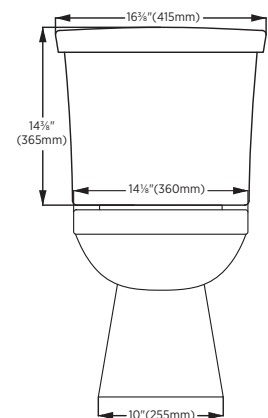

Specifications:

- Vitreous china
- 6.0Lpf / 1.6Gpf
- Round 14³/₄" height bowl
- White tank lever
- Lined tank
- Siphon jet flush action
- 3" long life flapper
- 12" rough-in
- Total package with toilet seat, wax ring, and floor bolts included
- 100% factory flush tested

Overall Dimensions:

415mm (W) x 680mm (D) x 755mm (H)
16³/₈" (W) x 26³/₄" (D) x 29³/₄" (H)

Shipping:

Cube 6.69
GW 86 lbs

Compliance Certifications:

Meets or exceeds the following specs:

- IAPMO cUPC
- ASME A112.19.2 / CSA B45.1-2013
- **MaP tested 1000g**

Item to be specified:

Soft White:

TT-7250-WL

UPC: 721015429623

CTC: 063-3477-8

Notes:

Important: Dimensions of fixtures are nominal and may vary within the range of tolerances established by ASME standard A112.19.2. These measurements are subject to change or cancellation. No responsibility is assumed for use of superseded or voided pages.