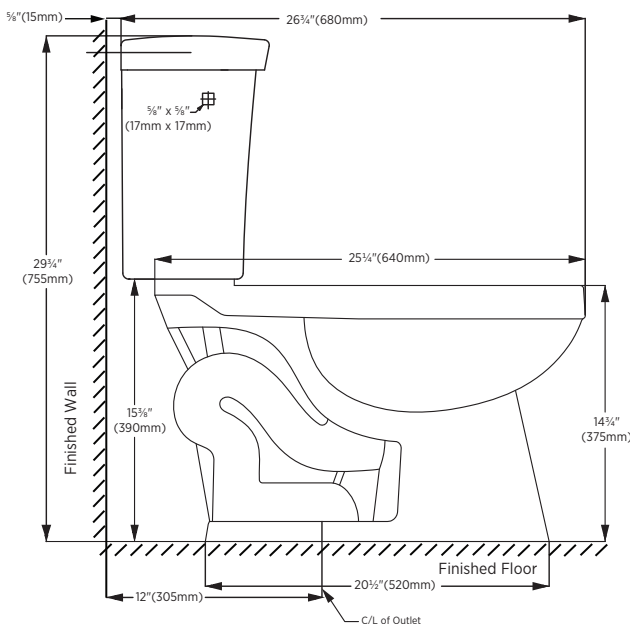

Specifications:

- Vitreous china
- 6.0Lpf / 1.6Gpf
- Round 14³/₄" height bowl
- White tank lever
- Lined tank
- Siphon jet flush action
- 3" long life flapper
- 12" rough-in
- Total package with toilet seat, wax ring, and floor bolts included
- 100% factory flush tested

Overall Dimensions:

415mm (W) x 680mm (D) x 755mm (H)
16³/₈" (W) x 26³/₄" (D) x 29³/₄" (H)

Shipping:

Cube 6.69
GW 86 lbs

Compliance Certifications:

Meets or exceeds the following specs:

- IAPMO cUPC
- ASME A112.19.2 / CSA B45.1-2013
- **MaP tested 1000g**

Item to be specified:

Soft White:

TT-7250-WL

UPC: 721015429623

CTC: 063-3477-8

Notes:

Important: Dimensions of fixtures are nominal and may vary within the range of tolerances established by ASME standard A112.19.2. These measurements are subject to change or cancellation. No responsibility is assumed for use of superseded or voided pages.