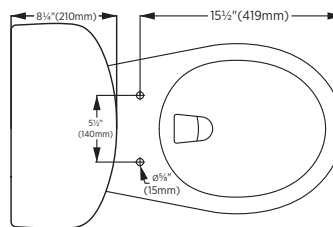

Specifications:

- Vitreous china
- 6.0Lpf / 1.6Gpf
- Round 14³/₄" height bowl
- White tank lever
- Lined tank
- Siphon jet flush action
- 3" long life flapper
- 12" rough-in
- Total package with toilet seat, wax ring, and floor bolts included
- 100% factory flush tested

Overall Dimensions:

415mm (W) x 680mm (D) x 755mm (H)
16³/₈" (W) x 26³/₄" (D) x 29³/₄" (H)

Shipping:

Cube 6.69
GW 86 lbs

Compliance Certifications:

Meets or exceeds the following specs:

- IAPMO cUPC
- ASME A112.19.2 / CSA B45.1-2013
- **MaP tested 1000g**

Item to be specified:

Soft White:

TT-7250-WL

UPC: 721015429623

CTC: 063-3477-8

Notes:

Important: Dimensions of fixtures are nominal and may vary within the range of tolerances established by ASME standard A112.19.2. These measurements are subject to change or cancellation. No responsibility is assumed for use of superseded or voided pages.