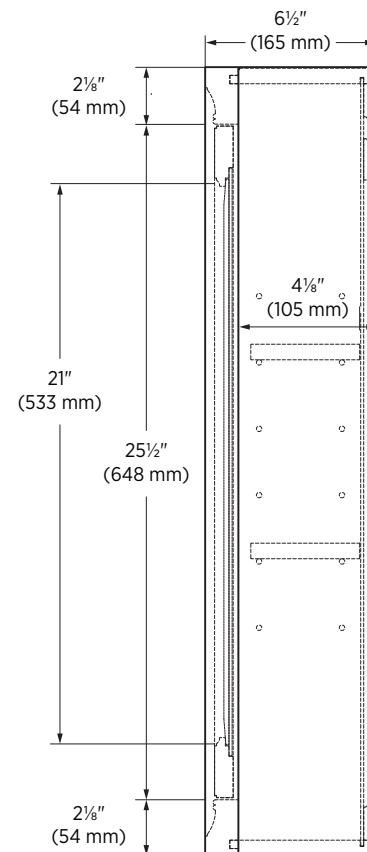

### OVERALL DIMENSIONS:

22" (W) x 6½" (D) x 30" (H)

559 mm (W) x 165 mm (D) x 762 mm (H)

#### WHITE:

**EVTWC2632**  
UPC: 721015429340

**Important:** Dimensions of product are nominal and may vary within the range of tolerances allowed. These measurements are subject to change or cancellation. No responsibility is assumed for use of superseded or voided pages.