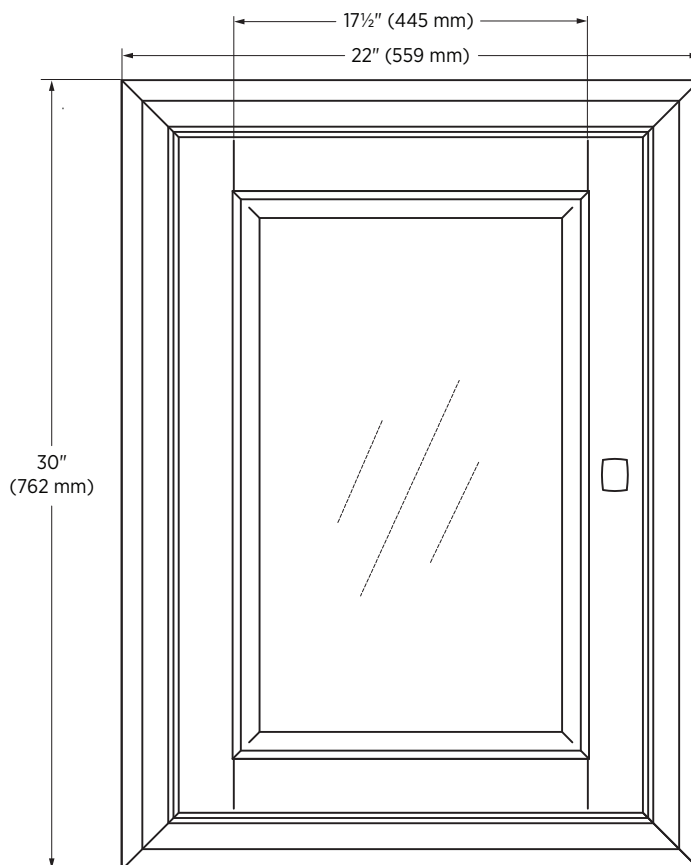

### SPECIFICATIONS:

- White finish
- Choice of champagne bronze or brushed nickel hardware included
- 1 Slow close mirrored door
- 2 Adjustable interior shelves

### OVERALL DIMENSIONS:

22" (W) x 6½" (D) x 30" (H)

559 mm (W) x 165 mm (D) x 762 mm (H)

#### WHITE:

**EVTWC2632**  
UPC: 721015429340

**Important:** Dimensions of product are nominal and may vary within the range of tolerances allowed. These measurements are subject to change or cancellation. No responsibility is assumed for use of superseded or voided pages.