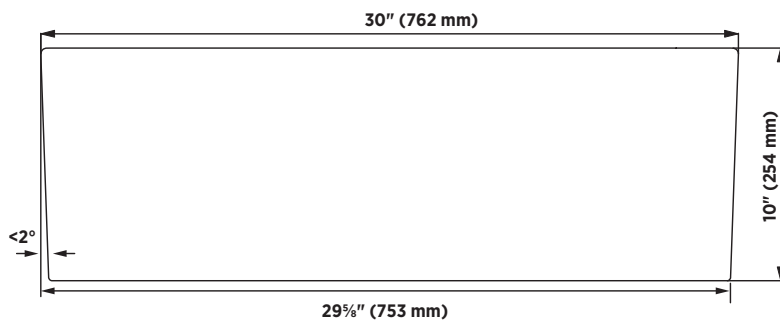

SPECIFICATIONS:

- Fine fireclay
- Apron front 10" height
- Resistance to stain and scratches
- Long durability

OVERALL DIMENSIONS:

762 mm (W) x 457 mm (D) x 254 mm (H)
30" (W) x 18" (D) x 10" (H)

SHIPPING:

Cube 6.15
GW 86 lbs

COMPLIANCE CERTIFICATIONS:

Meets or exceeds the following specs:

- IAPMO cUPC
- ASME A112.19.2 / CSA B45.1-2013

ITEM TO BE SPECIFIED:

Soft White:

FS30S

UPC: 721015430797

NOTES:

Important: Dimensions of fixtures are nominal and may vary within the range of tolerances established by ANSI standard A112.19.2. These measurements are subject to change or cancellation. No responsibility is assumed for use of superseded or voided pages.