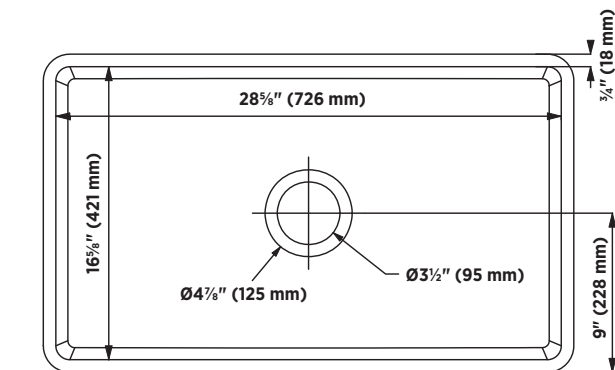

SPECIFICATIONS:

- Fine fireclay
- Apron front 10" height
- Resistance to stain and scratches
- Long durability

OVERALL DIMENSIONS:

762 mm (W) x 457 mm (D) x 254 mm (H)
30" (W) x 18" (D) x 10" (H)

SHIPPING:

Cube 6.15
GW 86 lbs

COMPLIANCE CERTIFICATIONS:

Meets or exceeds the following specs:

- IAPMO cUPC
- ASME A112.19.2 / CSA B45.1-2013

ITEM TO BE SPECIFIED:

Soft White:

FS30S

UPC: 721015430797

NOTES:

Important: Dimensions of fixtures are nominal and may vary within the range of tolerances established by ANSI standard A112.19.2. These measurements are subject to change or cancellation. No responsibility is assumed for use of superseded or voided pages.