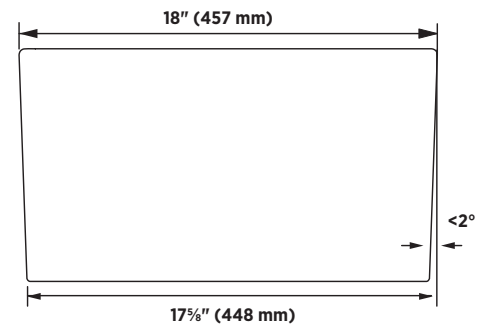

SPECIFICATIONS:

- Fine fireclay
- Apron front 10" height
- Resistance to stain and scratches
- Long durability

OVERALL DIMENSIONS:

762 mm (W) x 457 mm (D) x 254 mm (H)
30" (W) x 18" (D) x 10" (H)

SHIPPING:

Cube 6.15
GW 86 lbs

COMPLIANCE CERTIFICATIONS:

Meets or exceeds the following specs:

- IAPMO cUPC
- ASME A112.19.2 / CSA B45.1-2013

ITEM TO BE SPECIFIED:

Soft White:

FS30S

UPC: 721015430797

NOTES:

Important: Dimensions of fixtures are nominal and may vary within the range of tolerances established by ANSI standard A112.19.2. These measurements are subject to change or cancellation. No responsibility is assumed for use of superseded or voided pages.