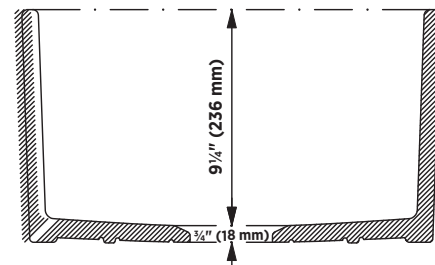

SPECIFICATIONS:

- Fine fireclay
- Apron front 10" height
- Resistance to stain and scratches
- Long durability

OVERALL DIMENSIONS:

762 mm (W) x 457 mm (D) x 254 mm (H)
30" (W) x 18" (D) x 10" (H)

SHIPPING:

Cube 6.15
GW 86 lbs

COMPLIANCE CERTIFICATIONS:

Meets or exceeds the following specs:

- IAPMO cUPC
- ASME A112.19.2 / CSA B45.1-2013

ITEM TO BE SPECIFIED:

Soft White:

FS30S

UPC: 721015430797

NOTES:

Important: Dimensions of fixtures are nominal and may vary within the range of tolerances established by ANSI standard A112.19.2. These measurements are subject to change or cancellation. No responsibility is assumed for use of superseded or voided pages.