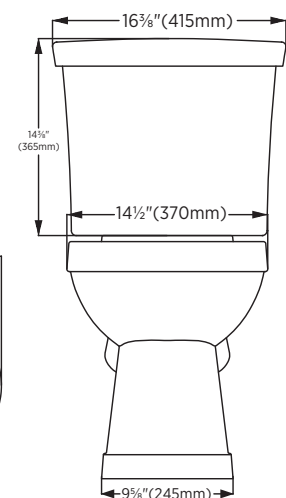

Specifications:

- Vitreous china
- 6.0Lpf / 1.6Gpf
- Elongated 17" plus height bowl
- Lined tank
- White tank lever
- Siphon jet flush action
- 3" long life flapper
- 12" rough-in
- Total package with toilet seat, wax ring, and floor bolts included
- 100% factory flush tested

Overall Dimensions:

415mm (W) x 750mm (D) x 810mm (H)
16³/₈" (W) x 29¹/₂" (D) x 31⁷/₈" (H)

Shipping:

Cube 6.83
GW 95 lbs

Compliance Certifications:

Meets or exceeds the following specs:

- IAPMO cUPC
- ASME A112.19.2 / CSA B45.1-2013
- ANSI A117.1 & ADA Guidelines
- **MaP tested 1000g**

Item to be specified:

Soft White:

TT-7250HC-WL

UPC: 721015429616

CTC: 063-3478-6

Notes:

Important: Dimensions of fixtures are nominal and may vary within the range of tolerances established by ANSI standard A112.19.2. These measurements are subject to change or cancellation. No responsibility is assumed for use of superseded or voided pages.