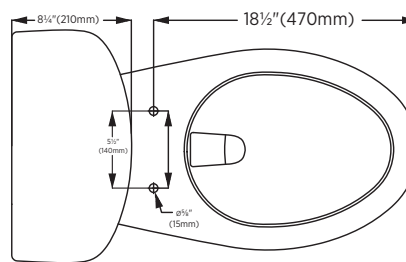

Specifications:

- Vitreous china
- 6.0Lpf / 1.6Gpf
- Elongated 17" plus height bowl
- Lined tank
- White tank lever
- Siphon jet flush action
- 3" long life flapper
- 12" rough-in
- Total package with toilet seat, wax ring, and floor bolts included
- 100% factory flush tested

Overall Dimensions:

415mm (W) x 750mm (D) x 810mm (H)
16³/₈" (W) x 29¹/₂" (D) x 31⁷/₈" (H)

Shipping:

Cube 6.83
GW 95 lbs

Compliance Certifications:

Meets or exceeds the following specs:

- IAPMO cUPC
- ASME A112.19.2 / CSA B45.1-2013
- ANSI A117.1 & ADA Guidelines
- **MaP tested 1000g**

Item to be specified:

Soft White:

TT-7250HC-WL

UPC: 721015429616

CTC: 063-3478-6

Notes:

Important: Dimensions of fixtures are nominal and may vary within the range of tolerances established by ANSI standard A112.19.2. These measurements are subject to change or cancellation. No responsibility is assumed for use of superseded or voided pages.