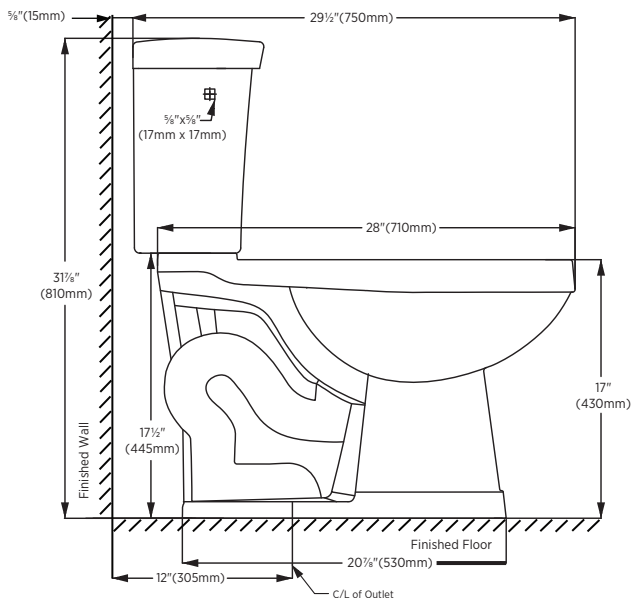

Specifications:

- Vitreous china
- 6.0Lpf / 1.6Gpf
- Elongated 17" plus height bowl
- Lined tank
- White tank lever
- Siphon jet flush action
- 3" long life flapper
- 12" rough-in
- Total package with toilet seat, wax ring, and floor bolts included
- 100% factory flush tested

Overall Dimensions:

415mm (W) x 750mm (D) x 810mm (H)
16³/₈" (W) x 29¹/₂" (D) x 31⁷/₈" (H)

Shipping:

Cube 6.83
GW 95 lbs

Compliance Certifications:

Meets or exceeds the following specs:

- IAPMO cUPC
- ASME A112.19.2 / CSA B45.1-2013
- ANSI A117.1 & ADA Guidelines
- **MaP tested 1000g**

Item to be specified:

Soft White:

TT-7250HC-WL

UPC: 721015429616

CTC: 063-3478-6

Notes:

Important: Dimensions of fixtures are nominal and may vary within the range of tolerances established by ANSI standard A112.19.2. These measurements are subject to change or cancellation. No responsibility is assumed for use of superseded or voided pages.