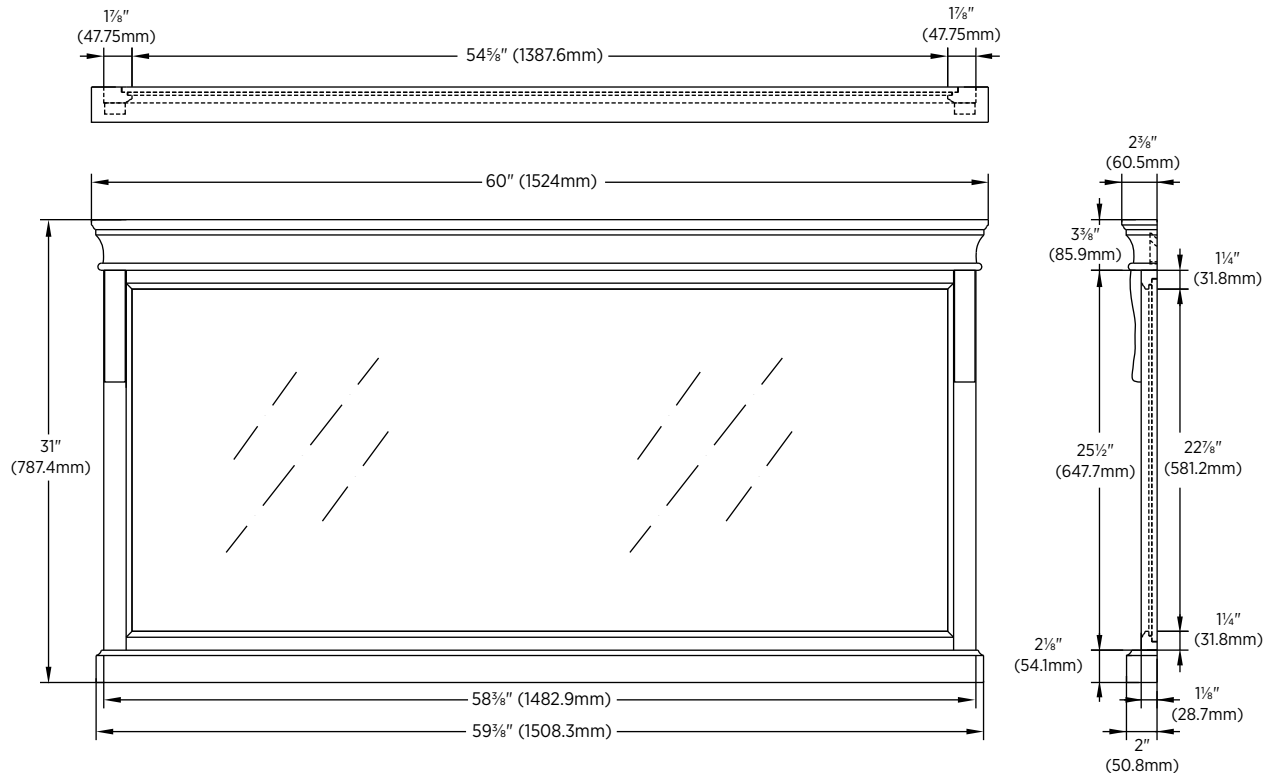

SPECIFICATIONS:

- Distressed grey finish
- Decorative frame
- Secure-Mount™ hanging system
- Fully assembled

OVERALL DIMENSIONS:

60" W x 2³/₈" D x 31" H
1524mm W x 61mm D x 787.4mm H

SHIPPING:

Cube 7.21
GW 62.04 lbs

ITEMS TO BE SPECIFIED:

DISTRESSED GREY:
 NADGM3160
UPC: 721015368356

Notes:

Important: Dimensions of product are nominal and may vary within the range of tolerances allowed. These measurements are subject to change or cancellation. No responsibility is assumed for use of superseded or voided pages.