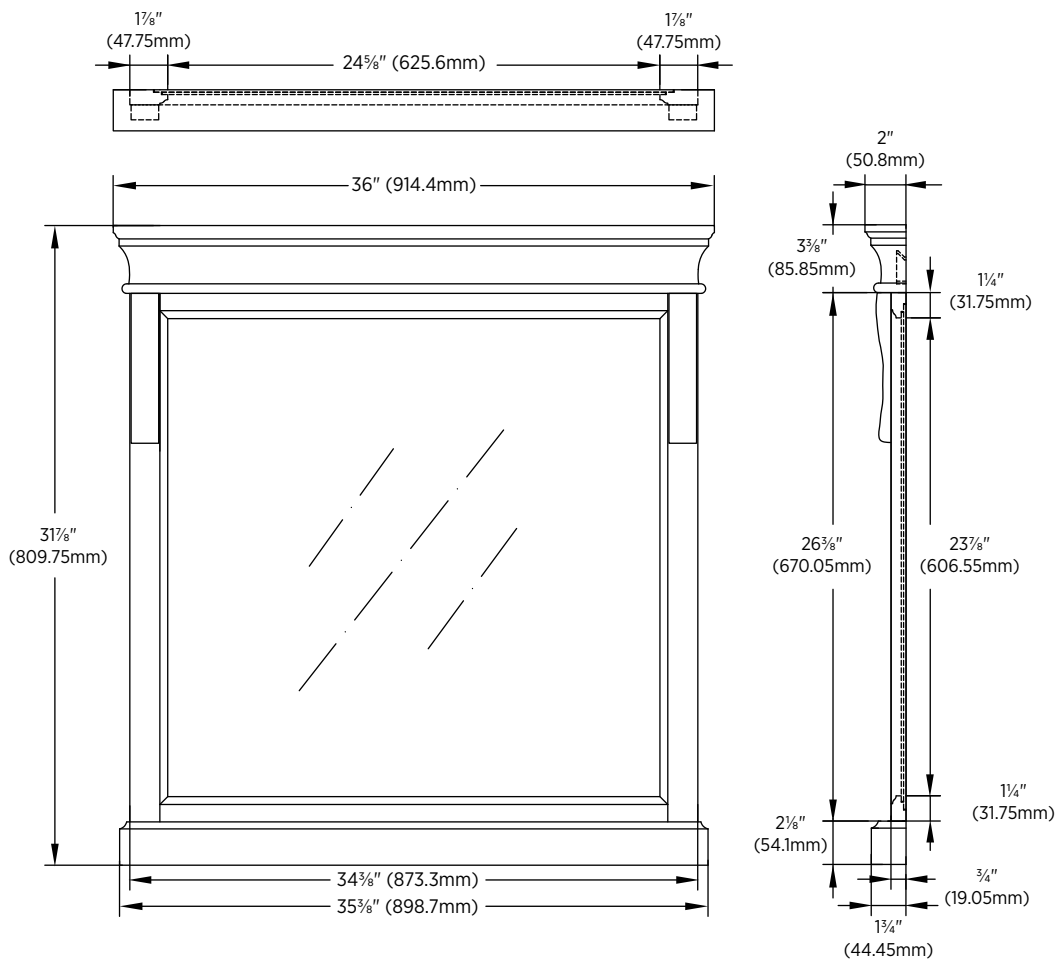

SPECIFICATIONS:

- Distressed grey finish
- Decorative frame
- Secure-Mount™ hanging system included
- Fully assembled

OVERALL DIMENSIONS:

36" W x 2" D x 31⁷/₈" H
914.4mm W x 50.8mm D x 809.8mm H

SHIPPING:

Cube 3.55
GW 23.67 lbs

ITEMS TO BE SPECIFIED:

DISTRESSED GREY:
☐ **NADGM3632**
UPC: 721015366966

Notes:

Important: Dimensions of product are nominal and may vary within the range of tolerances allowed. These measurements are subject to change or cancellation. No responsibility is assumed for use of superseded or voided pages.

REVISED: AUG 2018

CANADA: 5970 Chedworth Way, Unit B, Mississauga, Ontario L5R 4G5 T: (888) 256-7551 F: (905) 507-2006 www.foremostcanada.com
US: 6241 Northwind Parkway, Hobart, Indiana 46342 T: (888) 620-3667 F: (219) 947-3630 www.foremostgroups.com