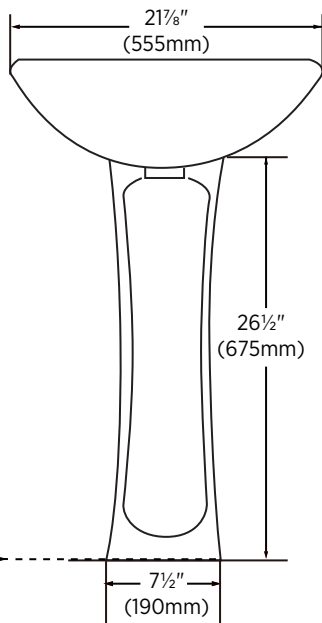

Specifications:

- Vitreous china
- Rear overflow
- Includes mounting hardware
- Faucet not included

Overall Dimensions:

555mm (W) x 470mm (D) x 834mm (H)
21⁷/₈" (W) x 18¹/₂" (D) x 32⁷/₈" (H)

Shipping:

Cube 3.61
GW 53 lbs

Compliance Certifications:

- Meets or exceeds the following specs:
- IAPMO cUPC
 - ASME A112.19.2 / CSA B45.1-2008

Item to be specified:

Soft White:

- TP-2207-4W** (4" Center)
UPC: 721015406990

Notes:

Important: Dimensions of fixtures are nominal and may vary within the range of tolerances established by ANSI standard A112.19.2. These measurements are subject to change or cancellation. No responsibility is assumed for use of superseded or voided pages.