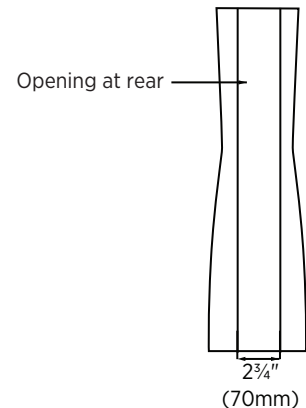

Specifications:

- Vitreous china
- Rear overflow
- Includes mounting hardware
- Faucet not included

Overall Dimensions:

555mm (W) x 470mm (D) x 834mm (H)
21⁷/₈" (W) x 18¹/₂" (D) x 32⁷/₈" (H)

Shipping:

Cube 3.61
GW 53 lbs

Compliance Certifications:

- Meets or exceeds the following specs:
- IAPMO cUPC
 - ASME A112.19.2 / CSA B45.1-2008

Item to be specified:

Soft White:

- TP-2207-4W** (4" Center)
UPC: 721015406990

Notes:

Important: Dimensions of fixtures are nominal and may vary within the range of tolerances established by ANSI standard A112.19.2. These measurements are subject to change or cancellation. No responsibility is assumed for use of superseded or voided pages.