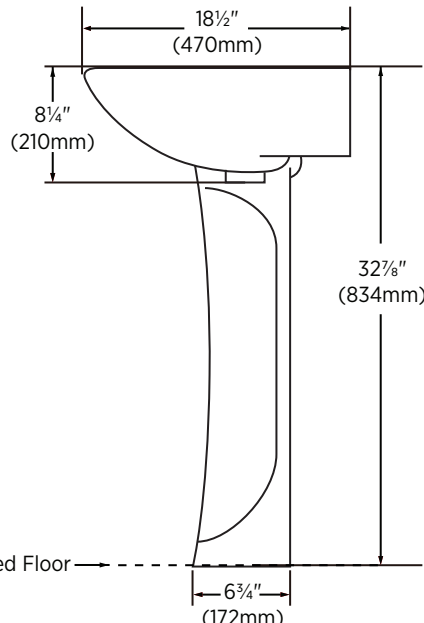

Specifications:

- Vitreous china
- Rear overflow
- Includes mounting hardware
- Faucet not included

Overall Dimensions:

555mm (W) x 470mm (D) x 834mm (H)
21⁷/₈" (W) x 18¹/₂" (D) x 32⁷/₈" (H)

Shipping:

Cube 3.61
GW 53 lbs

Compliance Certifications:

- Meets or exceeds the following specs:
- IAPMO cUPC
 - ASME A112.19.2 / CSA B45.1-2008

Item to be specified:

Soft White:

- TP-2207-4W** (4" Center)
UPC: 721015406990

Notes:

Important: Dimensions of fixtures are nominal and may vary within the range of tolerances established by ANSI standard A112.19.2. These measurements are subject to change or cancellation. No responsibility is assumed for use of superseded or voided pages.