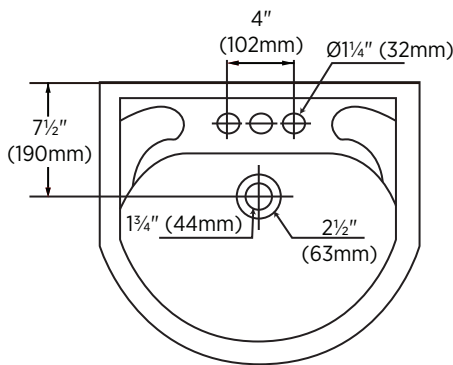

Specifications:

- Vitreous china
- Rear overflow
- Includes mounting hardware
- Faucet not included

Overall Dimensions:

555mm (W) x 470mm (D) x 834mm (H)
21⁷/₈" (W) x 18¹/₂" (D) x 32⁷/₈" (H)

Shipping:

Cube 3.61
GW 53 lbs

Compliance Certifications:

- Meets or exceeds the following specs:
- IAPMO cUPC
 - ASME A112.19.2 / CSA B45.1-2008

Item to be specified:

Soft White:

- TP-2207-4W** (4" Center)
UPC: 721015406990

Notes:

Important: Dimensions of fixtures are nominal and may vary within the range of tolerances established by ANSI standard A112.19.2. These measurements are subject to change or cancellation. No responsibility is assumed for use of superseded or voided pages.