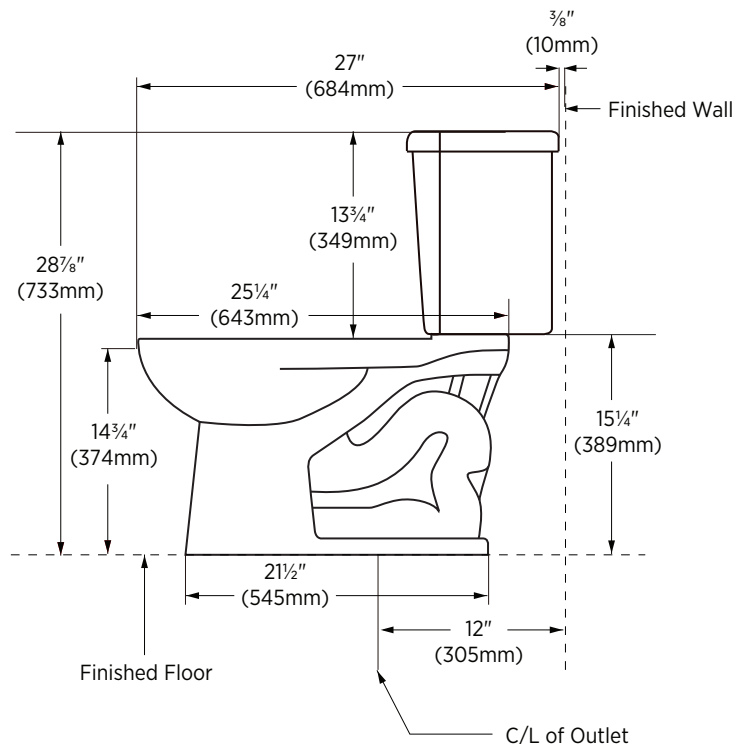

Specifications:

- Vitreous china
- High efficiency dual flush toilet
- 6.0Lpf / 1.6Gpf or 4.1Lpf / 1.08Gpf
- Round front bowl
- Bowl height of 14³/₄"
- Siphon jet flush action
- Chrome top push actuator
- Standard 12" rough-in
- Included in the box: closet bolts, bolt covers and wax ring
- Water surface: (240mm x 180mm) 9¹/₂" x 7"
- Premium plastic smooth close toilet seat
- 100% factory flush tested

Overall Dimensions:

438mm (W) x 684mm (D) x 733mm (H)
17¹/₄" (W) x 27" (D) x 28⁷/₈" (H)

Shipping:

Cube 6.69
GW 77 lbs

Compliance Certifications:

Meets or exceeds the following specs:

- IAPMO cUPC
- ASME A112.19.2 / CSA B45.1-2008
- US EPA WaterSense
- **MaP tested 600g**

Item to be specified:

Soft White:

TT-2010-WL (lined tank)
UPC: 721015409304

Notes:

Important: Dimensions of fixtures are nominal and may vary within the range of tolerances established by ANSI standard A112.19.2. These measurements are subject to change or cancellation. No responsibility is assumed for use of superseded or voided pages.