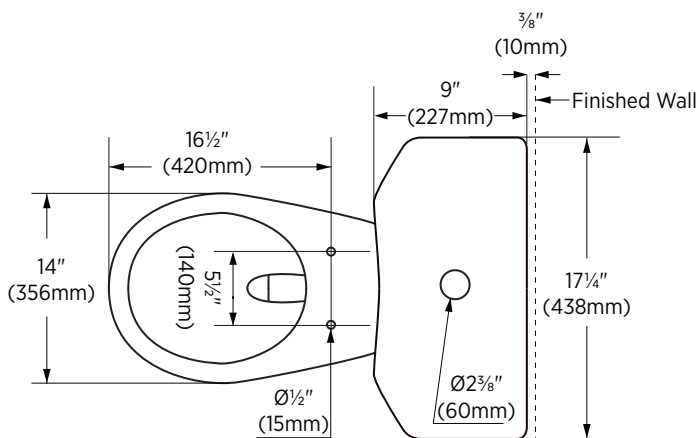

Specifications:

- Vitreous china
- High efficiency dual flush toilet
- 6.0Lpf / 1.6Gpf or 4.1Lpf / 1.08Gpf
- Round front bowl
- Bowl height of 14³/₄"
- Siphon jet flush action
- Chrome top push actuator
- Standard 12" rough-in
- Included in the box: closet bolts, bolt covers and wax ring
- Water surface: (240mm x 180mm) 9¹/₂" x 7"
- Premium plastic smooth close toilet seat
- 100% factory flush tested

Overall Dimensions:

438mm (W) x 684mm (D) x 733mm (H)
17¹/₄" (W) x 27" (D) x 28⁷/₈" (H)

Shipping:

Cube 6.69
GW 77 lbs

Compliance Certifications:

Meets or exceeds the following specs:

- IAPMO cUPC
- ASME A112.19.2 / CSA B45.1-2008
- US EPA WaterSense
- **MaP tested 600g**

Item to be specified:

Soft White:

TT-2010-WL (lined tank)
UPC: 721015409304

Notes:

Important: Dimensions of fixtures are nominal and may vary within the range of tolerances established by ANSI standard A112.19.2. These measurements are subject to change or cancellation. No responsibility is assumed for use of superseded or voided pages.