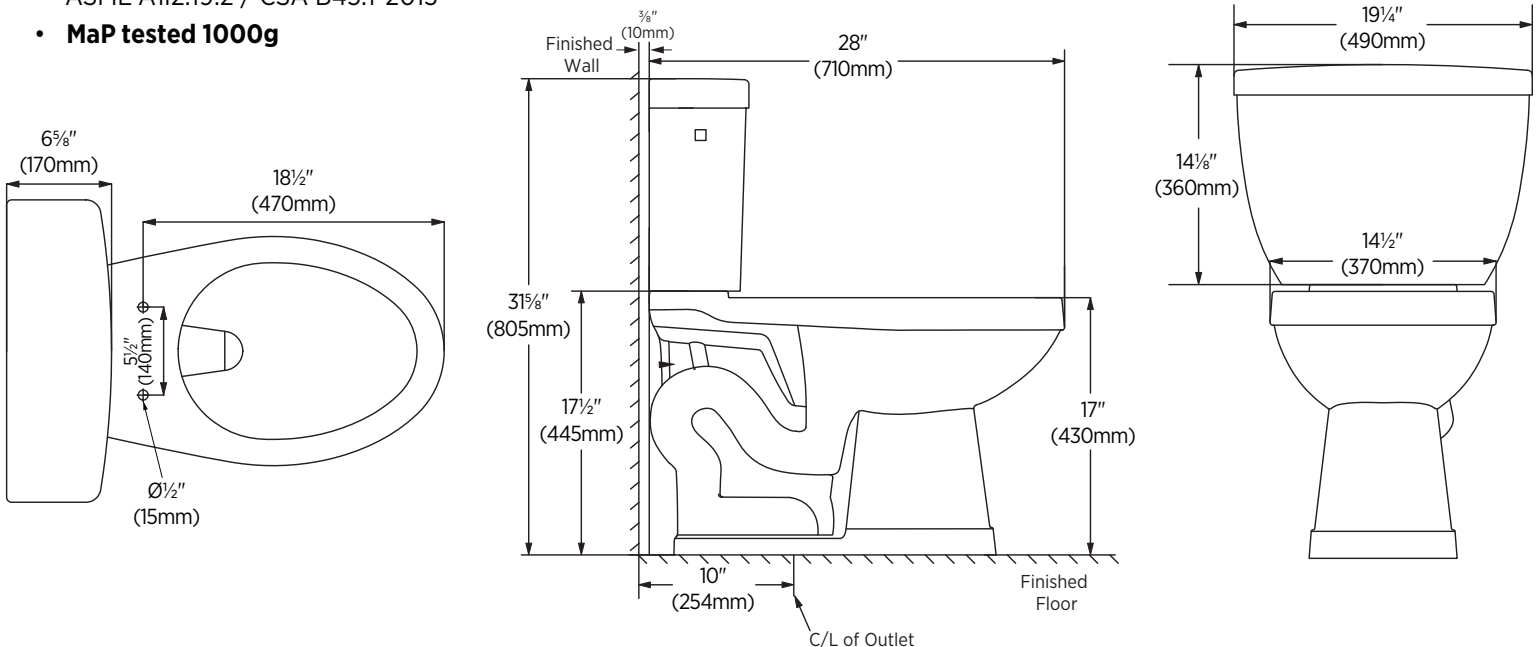

### Specifications:

- Vitreous china
- 6.0Lpf / 1.6Gpf
- Elongated bowl
- **10" rough-in**
- 17" Plus height bowl
- Siphon jet flush action
- Chrome tank lever
- Included in the box: closet bolts, bolt covers and wax ring
- Water surface:  
(275mm x 210mm) 10<sup>7</sup>/<sub>8</sub>" x 8<sup>1</sup>/<sub>4</sub>"
- Plastic toilet seat included
- 100% factory flush tested

### Overall Dimensions:

490mm (W) x 710mm (D) x 805mm (H)  
19<sup>1</sup>/<sub>4</sub>" (W) x 28" (D) x 31<sup>5</sup>/<sub>8</sub>" (H)

### Shipping:

**Cube** 6.71  
**GW** 90 lbs

### Notes:

Important: Dimensions of fixtures are nominal and may vary within the range of tolerances established by ANSI standard A112.19.2. These measurements are subject to change or cancellation. No responsibility is assumed for use of superseded or voided pages.