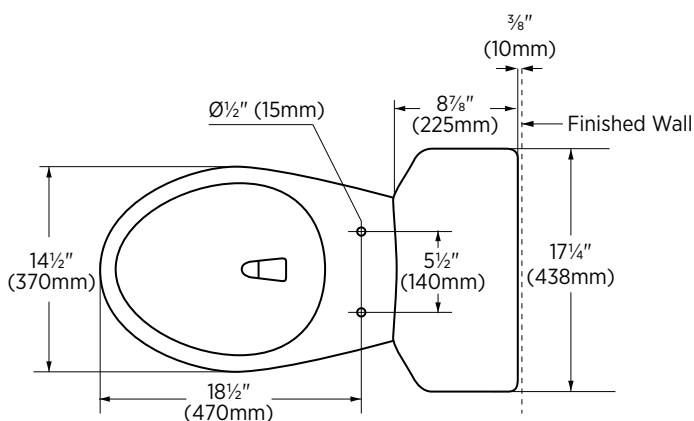

Specifications:

- Vitreous china
- 6.0Lpf / 1.6Gpf
- Elongated bowl
- Bowl height 17"
- Siphon jet flush action
- Chrome tank lever
- Standard 12" rough-in
- Included in the box: closet bolts, bolt covers and wax ring
- Water surface: (230mm x 180mm) 9" x 7 $\frac{1}{8}$ "
- Plastic toilet seat included
- 100% factory flush tested

Overall Dimensions:

438mm (W) x 752mm (D) x 790mm (H)
 17 $\frac{1}{4}$ " (W) x 29 $\frac{5}{8}$ " (D) x 31 $\frac{1}{8}$ " (H)

Shipping:

Cube 6.92
GW 79 lbs

Compliance Certifications:

Meets or exceeds the following specs:

- IAPMO cUPC
- ASME A112.19.2 / CSA B45.1-2008
- ADA & ANSI A117.1
- **MaP tested 1000g**

Item to be specified:

Soft White:

TT-8297-WL3 (lined tank)
 UPC: 721015416722

Notes:

Important: Dimensions of fixtures are nominal and may vary within the range of tolerances established by ANSI standard A112.19.2. These measurements are subject to change or cancellation. No responsibility is assumed for use of superseded or voided pages.