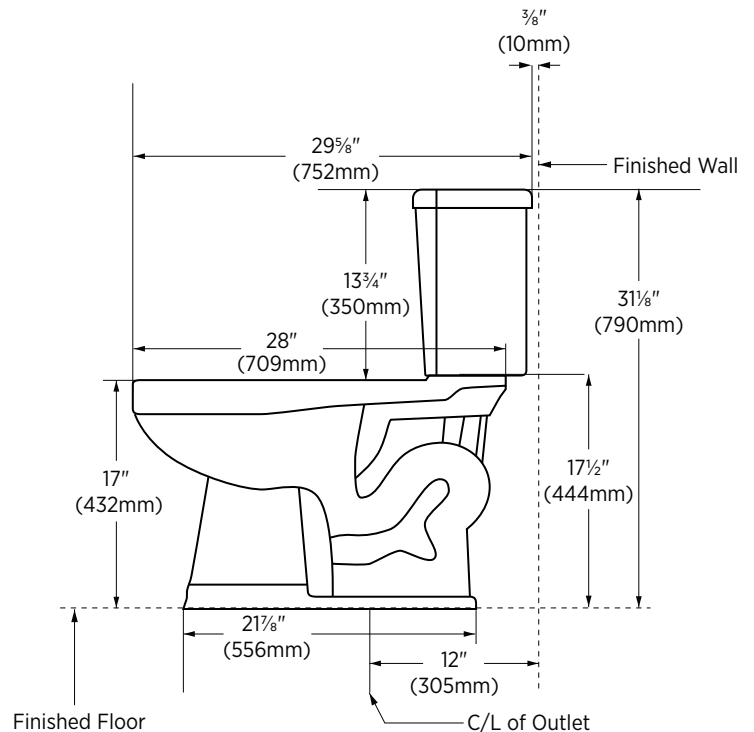

Specifications:

- Vitreous china
- 6.0Lpf / 1.6Gpf
- Elongated bowl
- Bowl height 17"
- Siphon jet flush action
- Chrome tank lever
- Standard 12" rough-in
- Included in the box: closet bolts, bolt covers and wax ring
- Water surface: (230mm x 180mm) 9" x 7 $\frac{1}{8}$ "
- Plastic toilet seat included
- 100% factory flush tested

Overall Dimensions:

438mm (W) x 752mm (D) x 790mm (H)
 17 $\frac{1}{4}$ " (W) x 29 $\frac{5}{8}$ " (D) x 31 $\frac{1}{8}$ " (H)

Shipping:

Cube 6.92
GW 79 lbs

Compliance Certifications:

Meets or exceeds the following specs:

- IAPMO cUPC
- ASME A112.19.2 / CSA B45.1-2008
- ADA & ANSI A117.1
- **MaP tested 1000g**

Item to be specified:

Soft White:

TT-8297-WL3 (lined tank)
 UPC: 721015416722

Notes:

Important: Dimensions of fixtures are nominal and may vary within the range of tolerances established by ANSI standard A112.19.2. These measurements are subject to change or cancellation. No responsibility is assumed for use of superseded or voided pages.