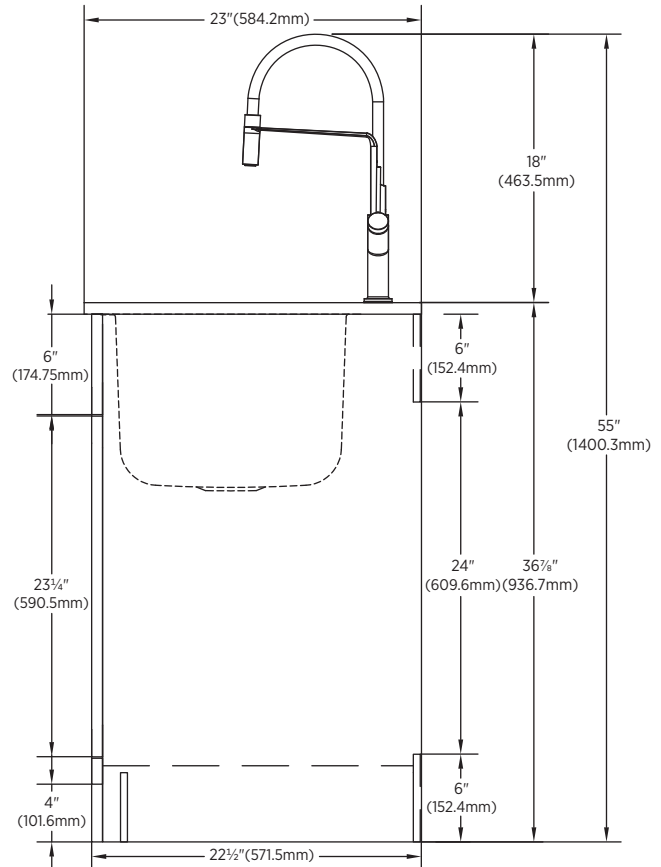

Warner

29" Laundry Vanity Combo

Specifications:

- 2 slow close doors
- Brushed nickel handles
- Fully assembled
- Engineered stone top with 12" deep stainless steel sink
- Brushed nickel pull-out spray faucet included
- White finish

Overall Dimensions:

29 1/8" (W) x 23" (D) x 36 7/8" (H)

739.9mm (W) x 584.2mm (D) x 914.4mm (H)

Item to be specified:

White:

WAWLVT2936

UPC : 721015430292

Notes:

Important: Dimensions of product are nominal and may vary within the range of tolerances allowed. These measurements are subject to change or cancellation. No responsibility is assumed for use of superseded or voided pages.