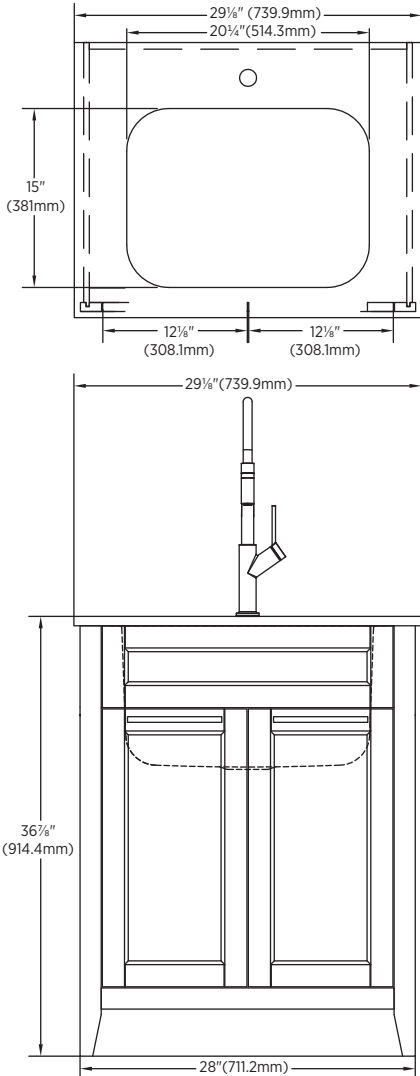

Warner

29" Laundry Vanity Combo

Specifications:

- 2 slow close doors
- Brushed nickel handles
- Fully assembled
- Engineered stone top with 12" deep stainless steel sink
- Brushed nickel pull-out spray faucet included
- White finish

Overall Dimensions:

29 1/8" (W) x 23" (D) x 36 7/8" (H)

739.9mm (W) x 584.2mm (D) x 914.4mm (H)

Item to be specified:

White:

WAWLVT2936

UPC : 721015430292

Notes:

Important: Dimensions of product are nominal and may vary within the range of tolerances allowed. These measurements are subject to change or cancellation. No responsibility is assumed for use of superseded or voided pages.