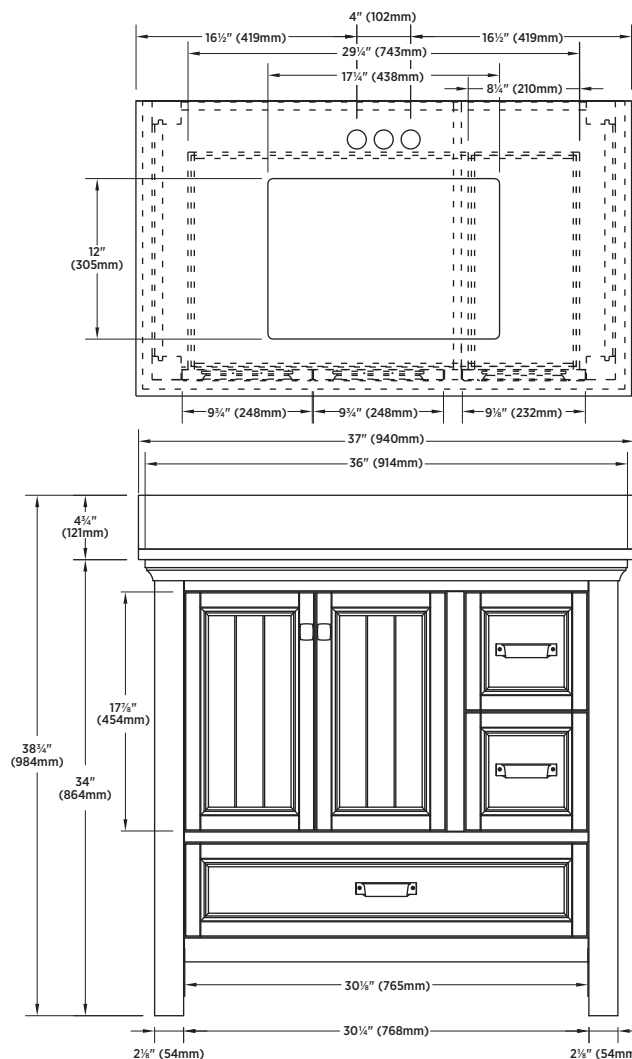

SPECIFICATIONS:

- Harbor blue or white finish
- 2 Slow close doors
- 2 Slow close drawers
- 1 Bottom slow close drawer
- 1 Adjustable shelf
- Assembled vanity with pre-attached engineered stone top
- Vitreous china rectangular undermounts sink pre-attached
- Chrome hardware
- 4" hole faucet drilling
- Faucet not included

OVERALL DIMENSIONS:

37" (W) x 22" (D) x 38³/₄" (H)

940mm (W) x 559mm (D) x 984mm (H)

SHIPPING:

Cube 27.87

GW 216.04 lbs

ITEM TO BE SPECIFIED:

HARBOR BLUE:
Pearl White Vanity Top

BABVT3722
UPC: 721015433934

WHITE:
Lily White Vanity Top

BAWVT3722
UPC: 721015433965

Notes:

Important: Dimensions of product are nominal and may vary within the range of tolerances allowed. These measurements are subject to change or cancellation. No responsibility is assumed for use of superseded or voided pages.