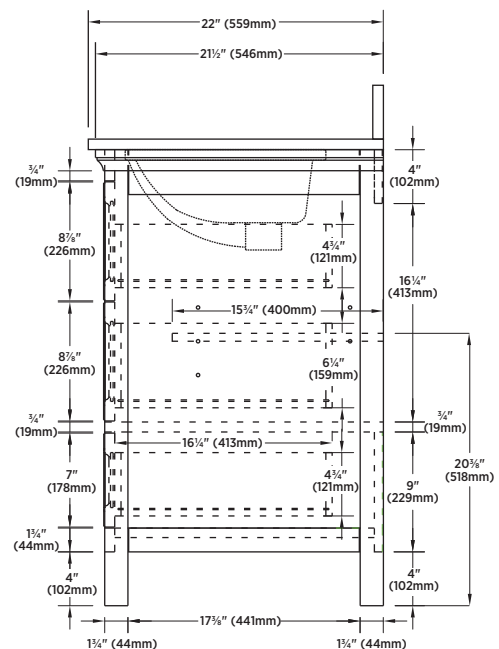

SPECIFICATIONS:

- Harbor blue or white finish
- 2 Slow close doors
- 2 Slow close drawers
- 1 Bottom slow close drawer
- 1 Adjustable shelf
- Assembled vanity with pre-attached engineered stone top
- Vitreous china rectangular undermounts sink pre-attached
- Chrome hardware
- 4" hole faucet drilling
- Faucet not included

OVERALL DIMENSIONS:

37" (W) x 22" (D) x 38³/₄" (H)

940mm (W) x 559mm (D) x 984mm (H)

SHIPPING:

Cube 27.87

GW 216.04 lbs

ITEM TO BE SPECIFIED:

HARBOR BLUE:
Pearl White Vanity Top

BABVT3722
UPC: 721015433934

WHITE:
Lily White Vanity Top

BAWVT3722
UPC: 721015433965

Notes:

Important: Dimensions of product are nominal and may vary within the range of tolerances allowed. These measurements are subject to change or cancellation. No responsibility is assumed for use of superseded or voided pages.