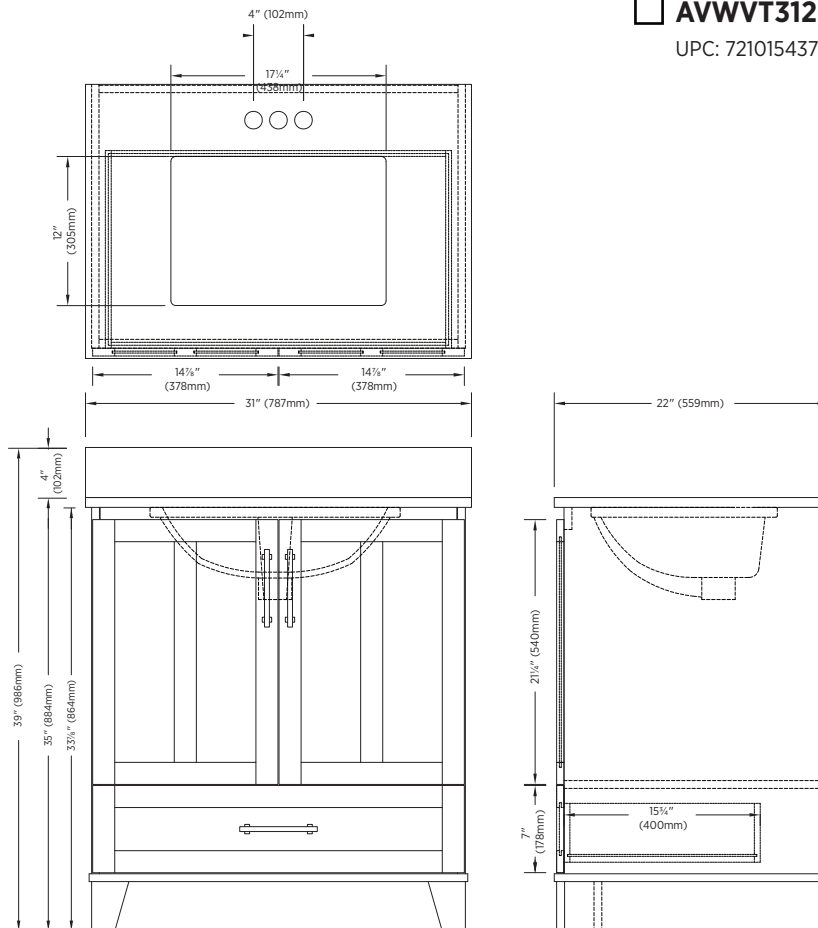

SPECIFICATIONS:

- Painted white vanity
- Optional Handles: Matte black and gold
- Lilly white engineered stone top with vitreous china undermount sink
- 4" faucet drilling
- Interior shelf not included
- 2 slow close doors and 1 regular close bottom drawer

OVERALL DIMENSIONS:

31" (W) x 22" (D) x 35" (H)
787mm (W) x 559mm (D) x 884mm (H)

SHIPPING:

Cube 19.6
GW 155.7 lbs

ITEM TO BE SPECIFIED:

WHITE:

AVWVT3122D

UPC: 721015437963

Notes:

Important: Dimensions of product are nominal and may vary within the range of tolerances allowed. These measurements are subject to change or cancellation. No responsibility is assumed for use of superseded or voided pages.