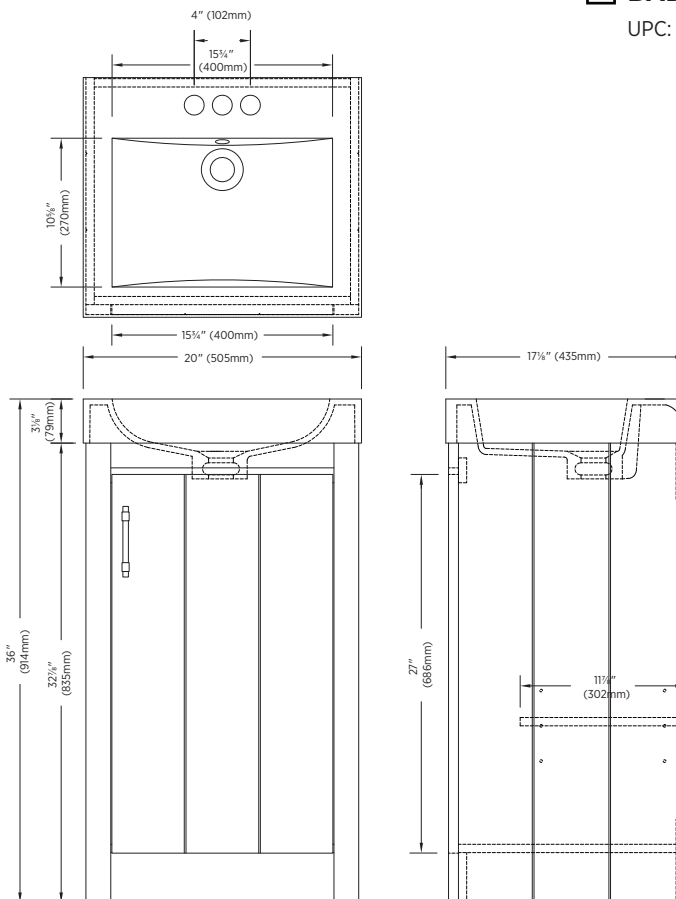

SPECIFICATIONS :

- Dove grey vanity
- Optional Handles: Matte black and gold
- White cultured marble integrated sink
- 4" faucet drilling
- 1 interior adjustable shelf
- 1 slow close door
- Slow close hinges

OVERALL DIMENSIONS:

20" (W) x 17¹/₈" (D) x 36" (H)

505mm (W) x 435mm (D) x 914mm (H)

SHIPPING:

Cube 10.4
GW 74.5 lbs

ITEM TO BE SPECIFIED:

GREY:

BADGVT2017D

UPC: 721015438069

Notes:

Important: Dimensions of product are nominal and may vary within the range of tolerances allowed. These measurements are subject to change or cancellation. No responsibility is assumed for use of superseded or voided pages.