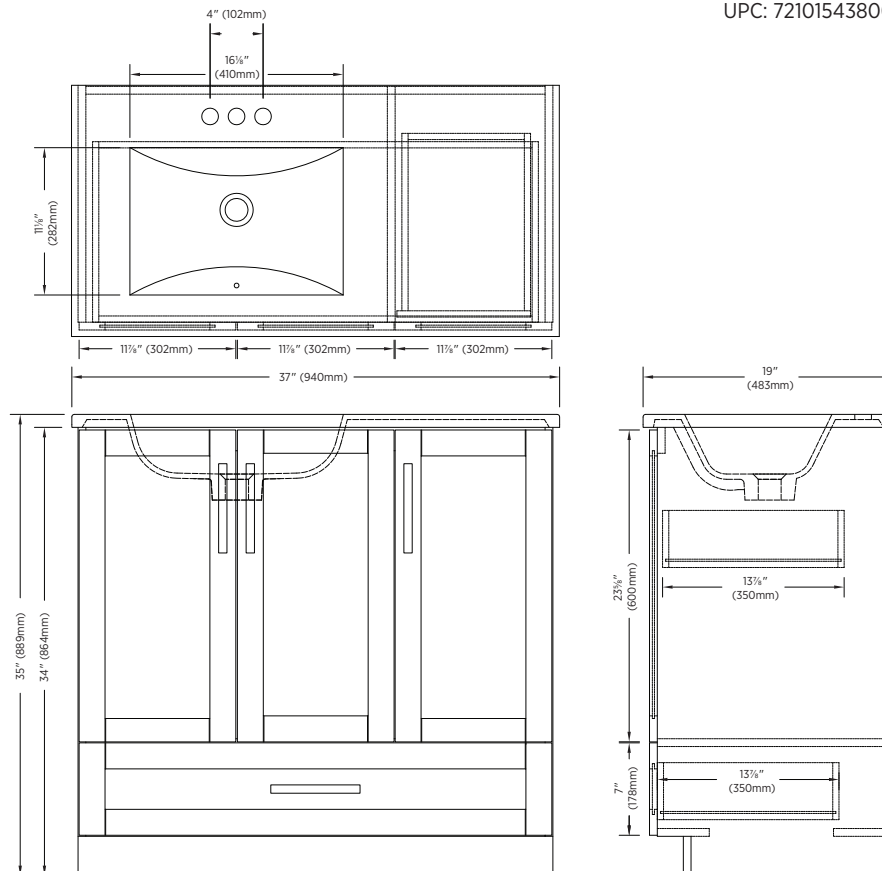

### OVERALL DIMENSIONS:

37" (W) x 19" (D) x 35" (H)  
 940mm (W) x 483mm (D) x 889mm (H)

### SHIPPING:

**Cube** 20.3  
**GW** 126.5 lbs

#### Notes:

Important: Dimensions of product are nominal and may vary within the range of tolerances allowed. These measurements are subject to change or cancellation. No responsibility is assumed for use of superseded or voided pages.